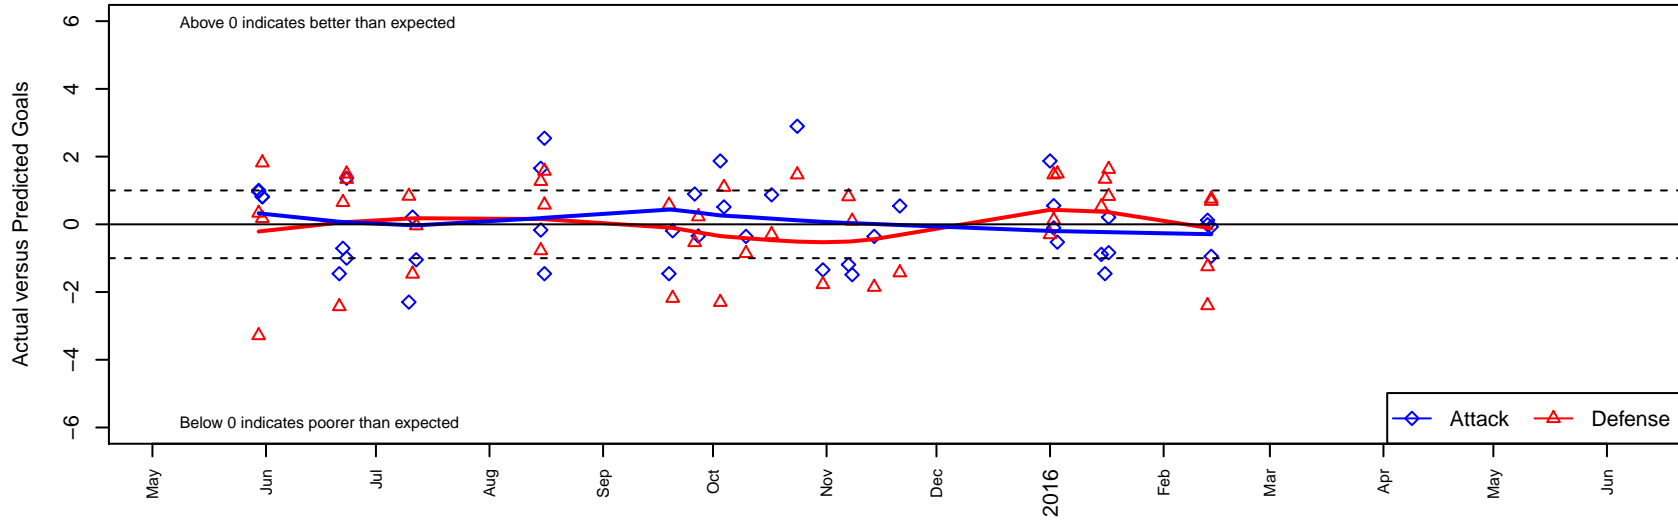

Highline Premier Blue B98

Highline Premier FC
 Burien, WA
 B98 total strength=1628
 attack=16.94 defense=18.3
 fall league = PSPL WSPL U17
 notes= Heat

alt names used:
 HIGHLINE PREMIER FCB98 BLUE
 HPFC 98 Blue
 HPFC 98 BLUE
 Highline Premier FC Heat 98
 HPFC B98 Heat
 HPFC Heat 98
 HIGHLINE PREMIER HEAT

Venues played:
 2014 Showcase of Champions Blue U16
 2015 US Club Regionals Super U16
 2015 Nike Crossfire Challenge Gold Group U19
 2015 Skagit Super Cup U17 Gold
 2015 PSPL WSPL U17
 2015 PacNW Winter Classic Premier U17
 2015 Portland Winter Showcase U17
 2015 Vegas Mayors Showcase adidas-east

Highline Premier Blue B98
 Dots are actual minus expected GF (blue circles) and GA (red triangles).
 Blue line is smoothed change in attack strength. Red is smoothed change in defense strength.

**attack and defense variance (black dot)
relative to other teams
and top 10 in region**