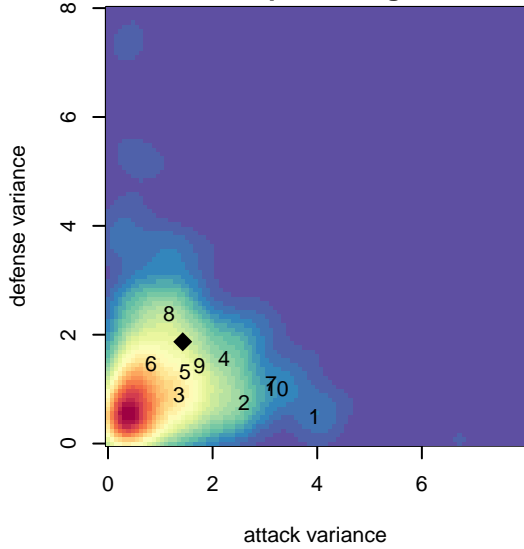

Highline Premier Blue B98

Highline Premier FC
 Burien, WA
 B98 total strength=1628
 attack=16.94 defense=18.3
 fall league = PSPL WSPL U17
 notes= Heat

alt names used:
 HIGHLINE PREMIER FCB98 BLUE
 HPFC 98 Blue
 HPFC 98 BLUE
 Highline Premier FC Heat 98
 HPFC B98 Heat
 HPFC Heat 98
 HIGHLINE PREMIER HEAT

Highline Premier Blue B98
 Dots are actual minus expected GF (blue circles) and GA (red triangles).
 Blue line is smoothed change in attack strength. Red is smoothed change in defense strength.

**attack and defense variance (black dot)
relative to other teams
and top 10 in region**