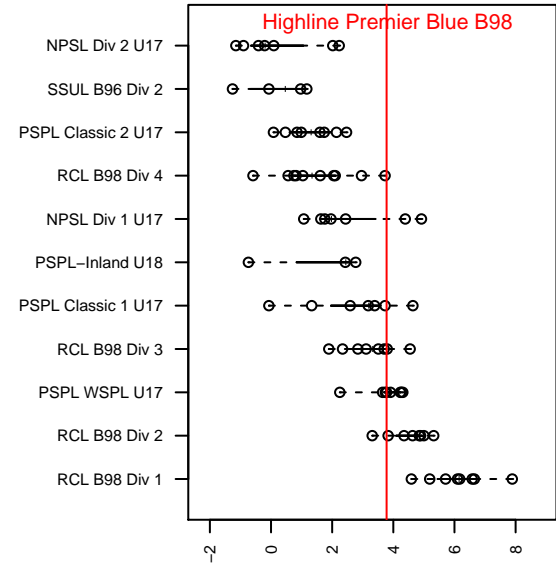

**attack and defense rating
relative to others at age
and all opponents in last 13 months**