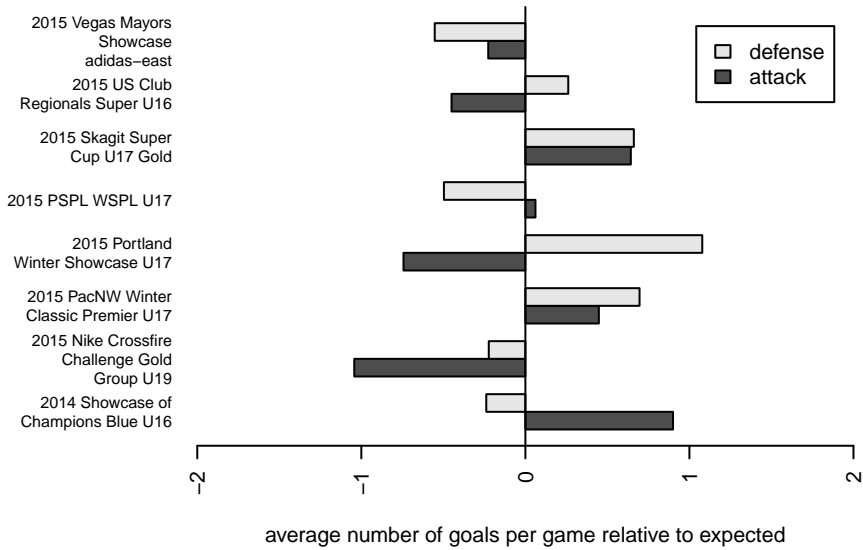

Performance relative to 13 month average