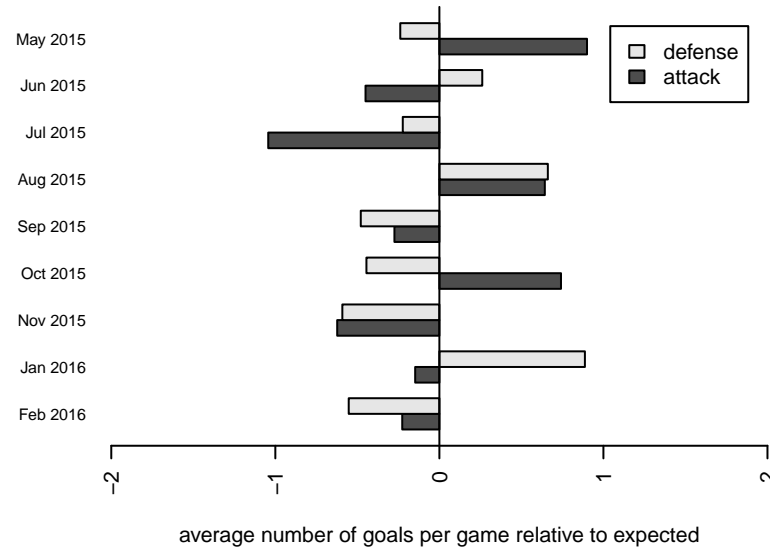

Performance relative to 13 month average