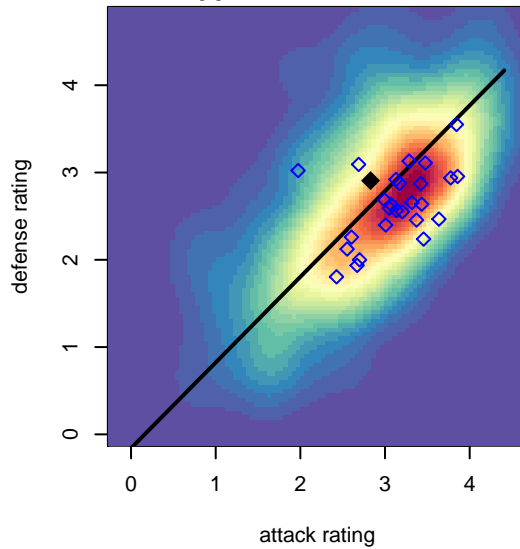

**attack and defense rating
relative to others at age
and all opponents in last 13 months**